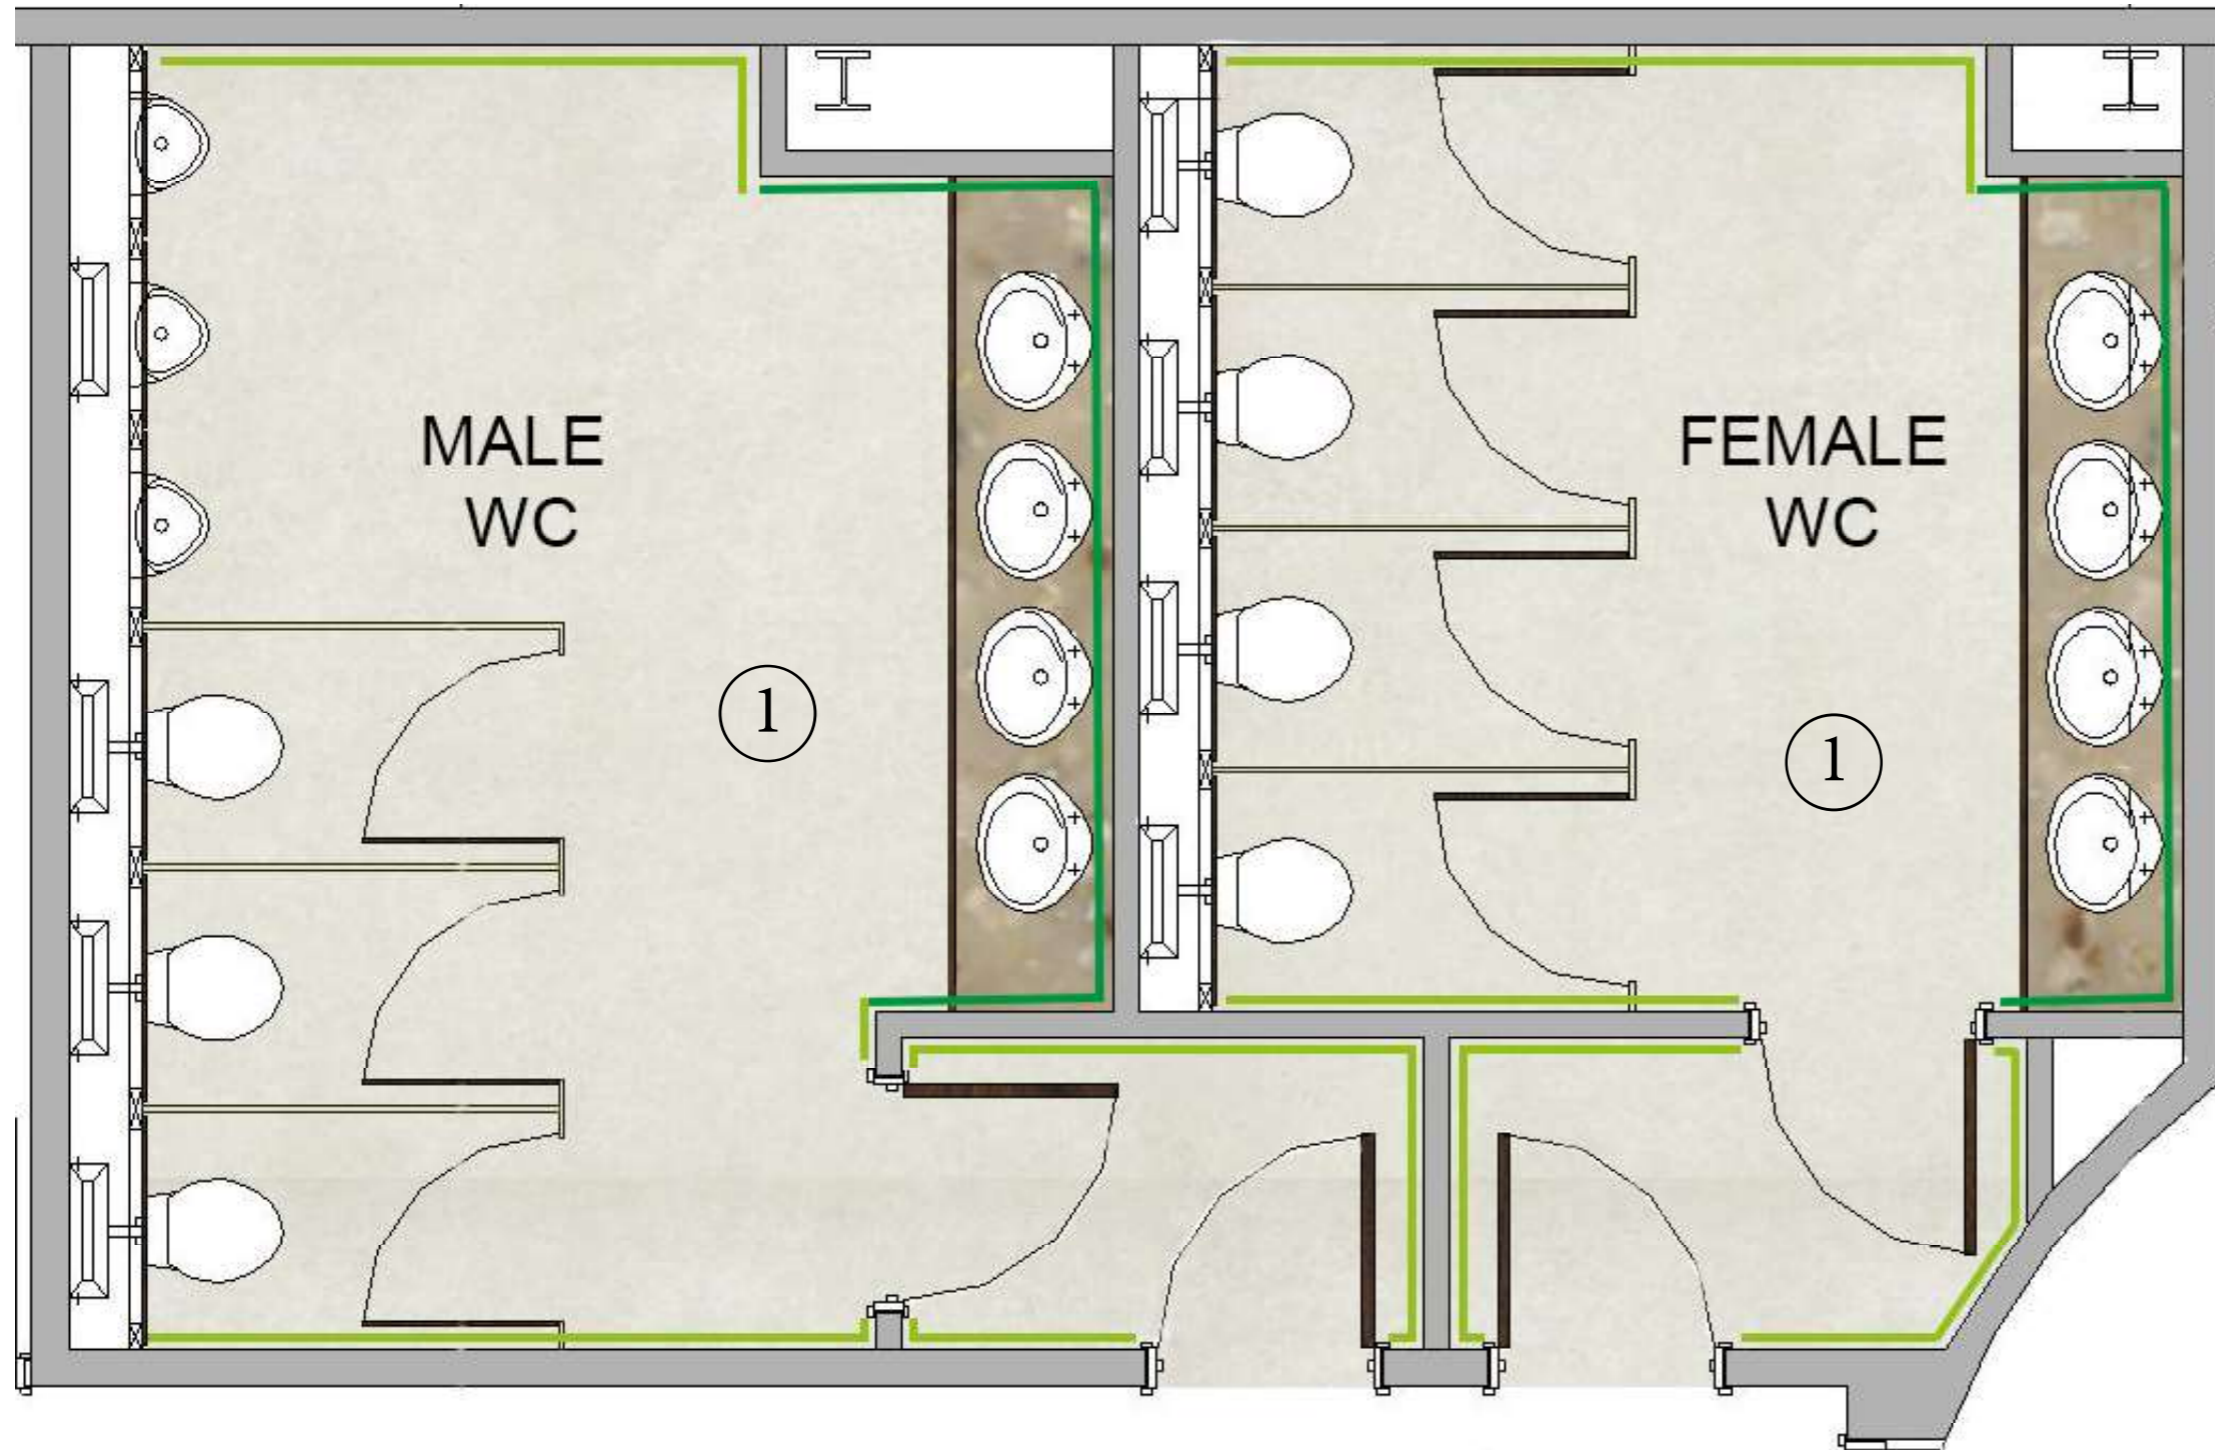

PEI-Genesis Toilet Refurbishment

1

Floor Tile
600mm x 600mm

Skirting Tile
150mm x 600mm

Vanity Top

Concept Design Board - Floor Plan

PEI-Genesis Toilet Refurbishment

Key Design Features:

- contemporary, linear style
- feature vanity top
- feature woodgrain panels
- brushed steel trims/hardware

Doors
Woodgrain
Laminate

Side & Framing
Panels
Cream Laminate

Concept Design Board - Precedents